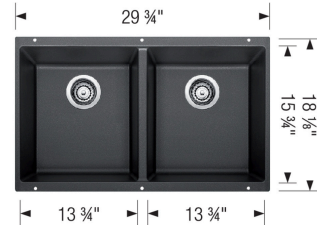

Design and Planning Tips

- Min cabinet size: 33 in
- Bowl depth: 8 in (203.0 mm)

What is included:

Installation instructions

Cut-out template

Limited Lifetime Warranty

Undermount installation only

Minimum cabinet size: 33"

Cut-out Dimensions:

Cut-out Length: 28.79"

Cut-out Width: 16"

Cut-out Below Counter Depth: 8.79"

Left Sink Bowl Dimensions:

Sink Bowl Length (left-to-right): 13.75"

Sink Bowl Width (front-to-back): 15.75"

Sink Bowl Depth: 8"

Right Sink Bowl Dimensions:

Sink Bowl Length (left-to-right): 13.75"

Sink Bowl Width (front-to-back): 15.75"

Sink Bowl Depth: 8"

Drain hole compatible with 3.5" strainers or waste flanges

Codes/Standards: CSA B45.8-18/IAPMO Z403-2018